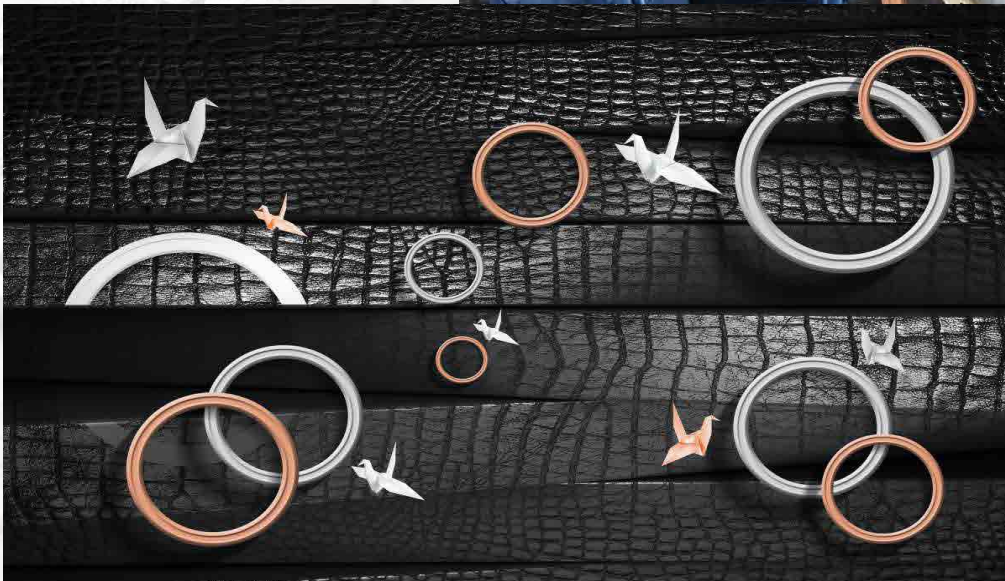

Premium
Quality