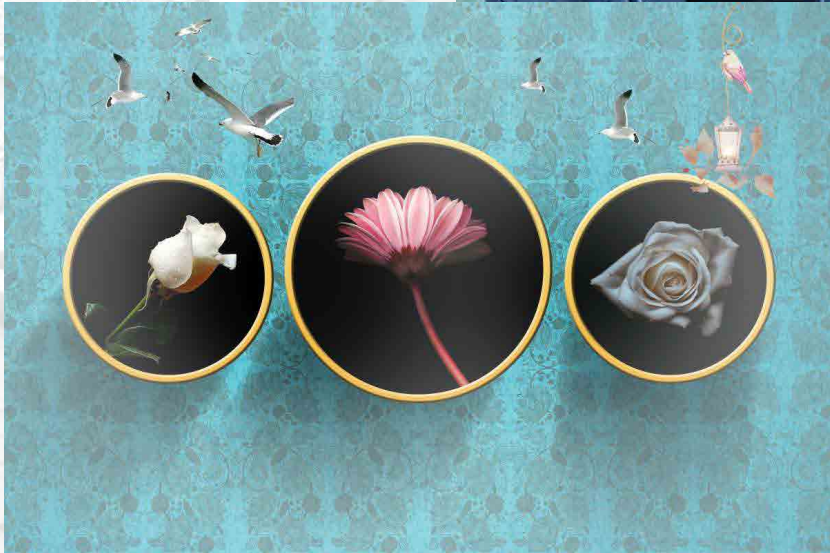

Premium Quality