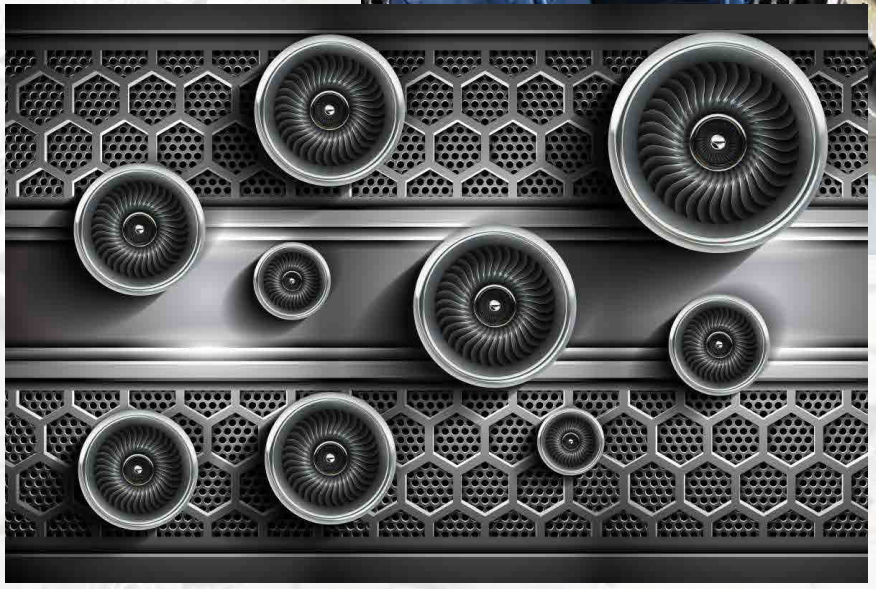

Premium Quality