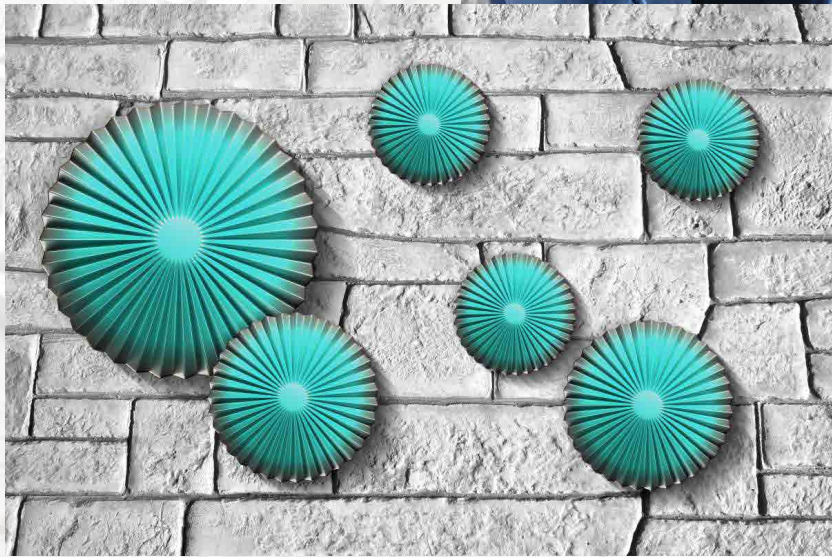

Premium Quality