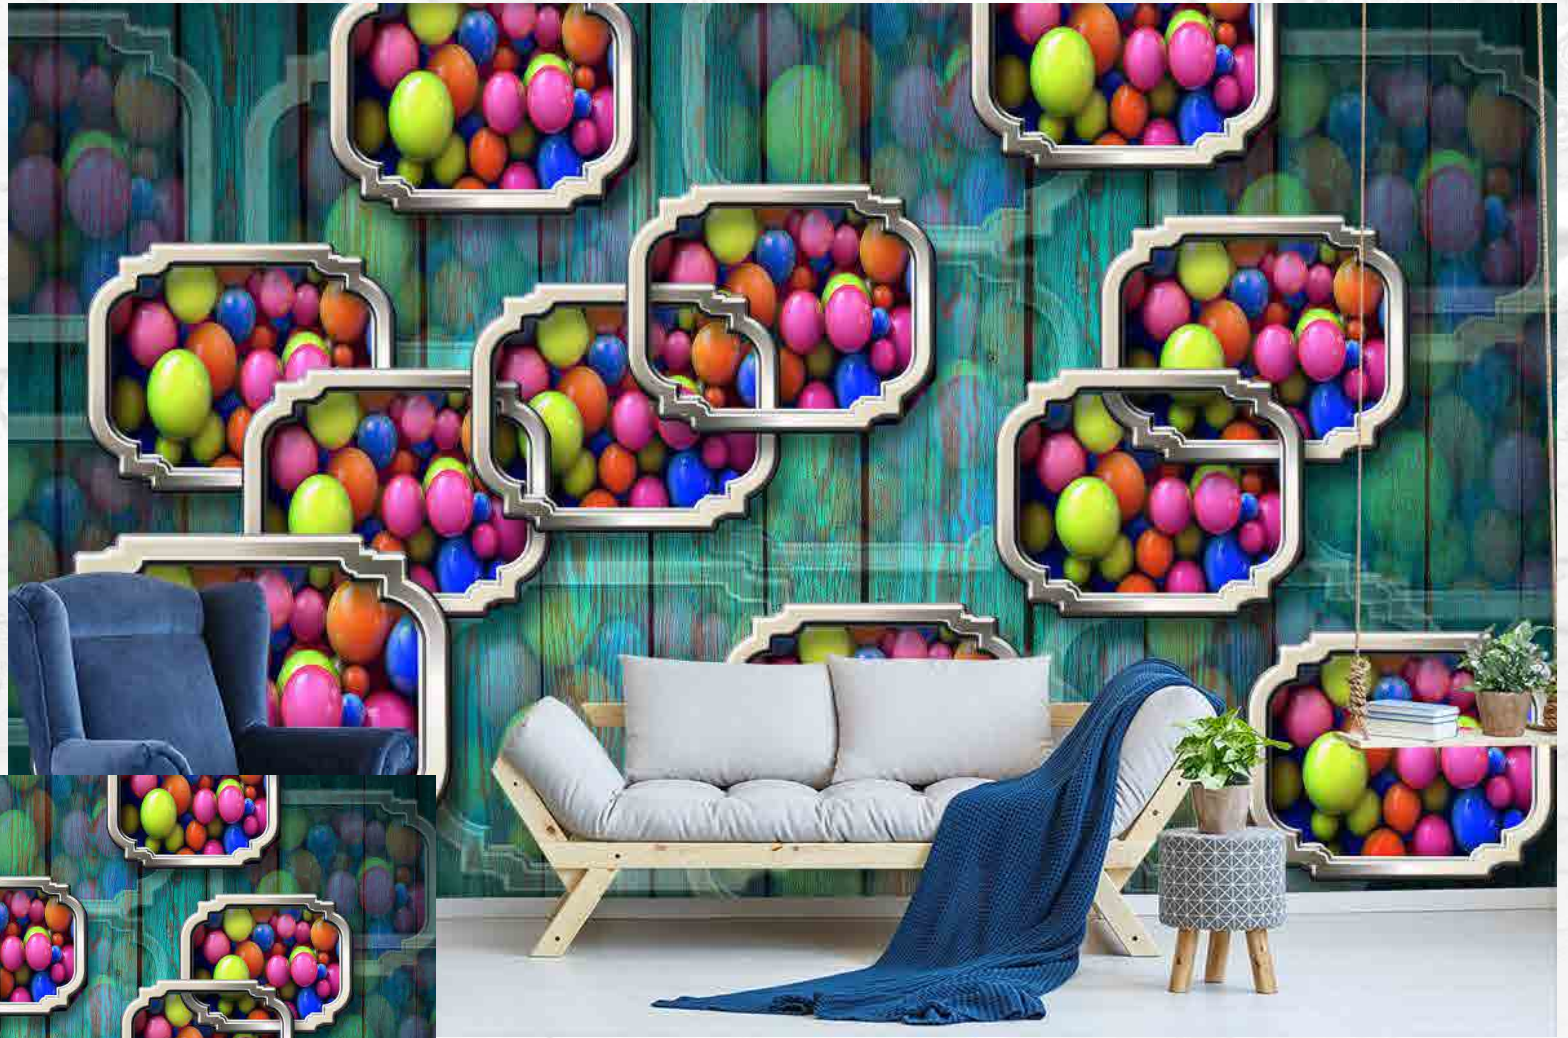

The background is a light-colored brick wall. Overlaid on this are several white, 3D-style decorative elements: a bird in flight in the upper left, a large white sphere in the upper center, a white tree branch with spiral leaves in the upper right, a white circle in the middle right, a white ring in the lower right, and another white tree branch with spiral leaves in the lower left. The text is centered in the middle of the image.

# **Element Of 3D Wallpaper 2**

**Exclusive design for  
your walls...**

**World of Unique Designs..**

Premium  
Quality

Premium  
Quality

Premium  
Quality

Premium  
Quality

Premium Quality